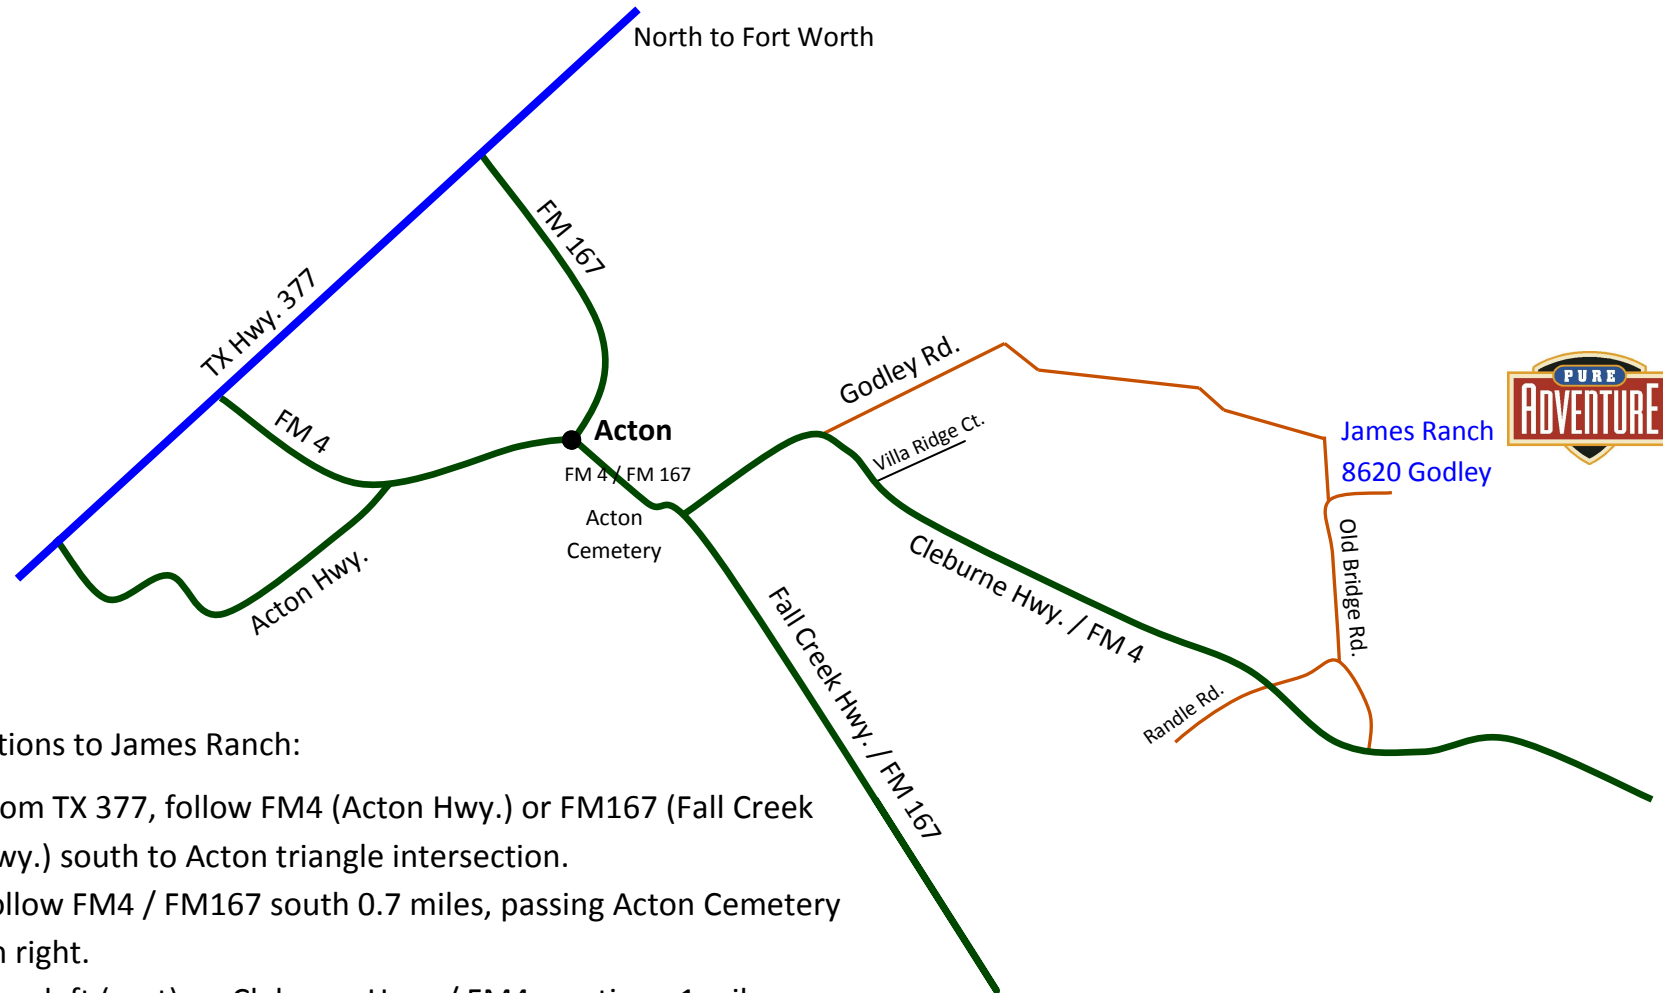

Directions and Map to Pure Adventure at the James Ranch

Directions to James Ranch:

- From TX 377, follow FM4 (Acton Hwy.) or FM167 (Fall Creek Hwy.) south to Acton triangle intersection.
- Follow FM4 / FM167 south 0.7 miles, passing Acton Cemetery on right.
- Turn left (east) on Cleburne Hwy. / FM4, continue 1 mile.
- Turn left on Godley Rd., continue 2.5 miles. Gate is on the left just past the second hard right turn.
- Pure Adventure signs will be in place.
- Any questions, call John Key at 817-343-0356 or Beau Glenn at 501-247-8886.