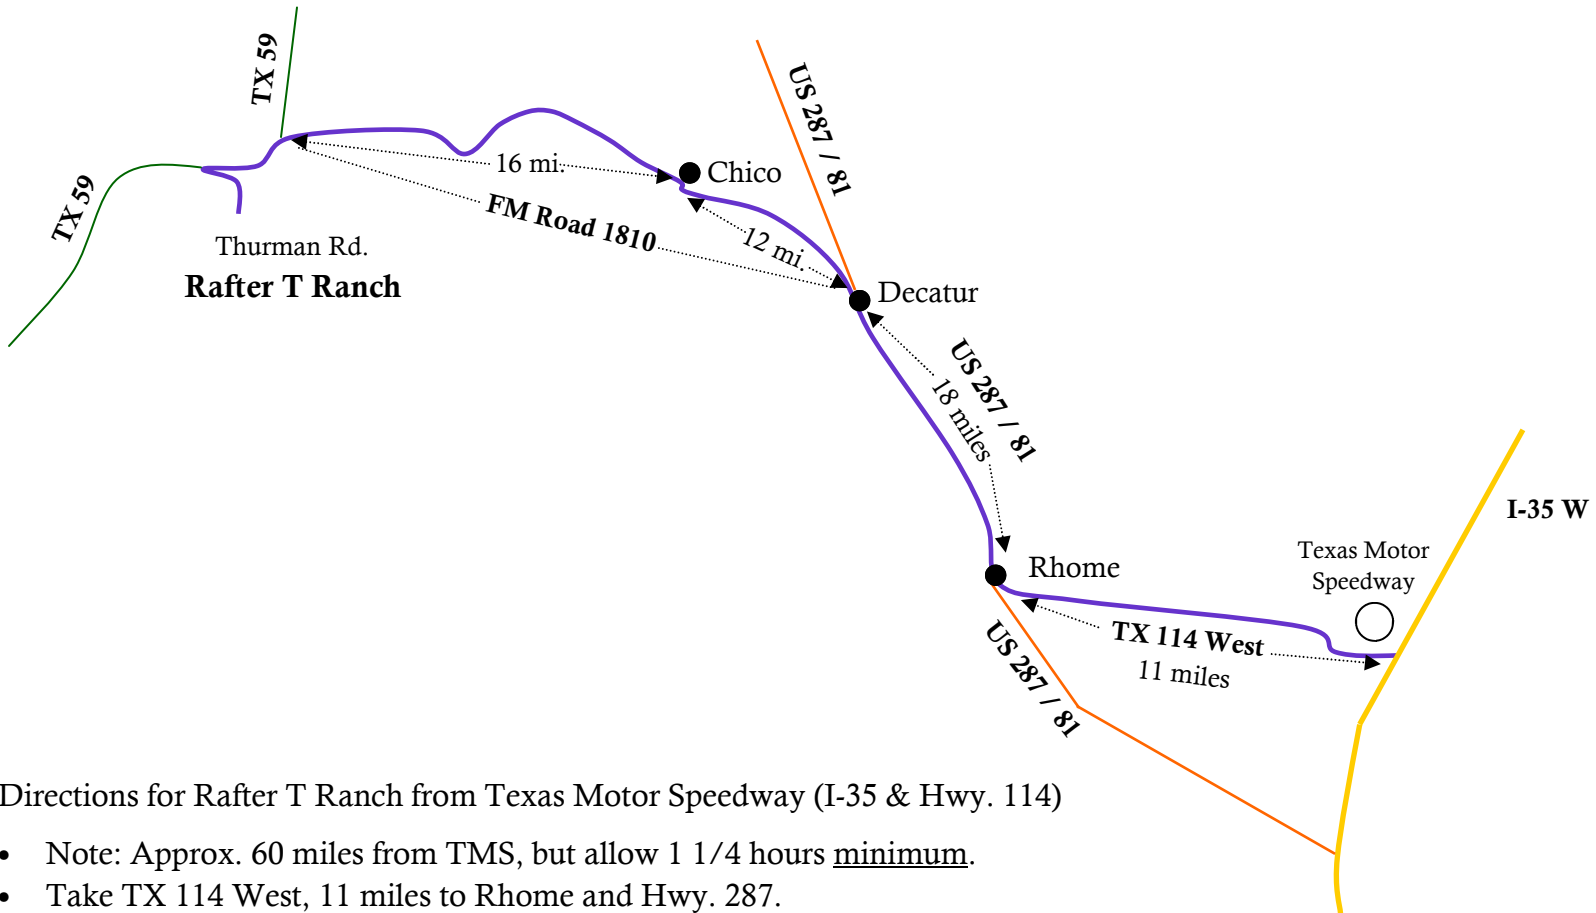

# Map and Directions to Rafter T Ranch

## Pure Adventure

### Directions for Rafter T Ranch from Texas Motor Speedway (I-35 & Hwy. 114)

- Note: Approx. 60 miles from TMS, but allow 1 1/4 hours minimum.
- Take TX 114 West, 11 miles to Rhome and Hwy. 287.
- Go north on Hwy. 287 for approx. 18 miles to FM Road 1810 (just north of Decatur).
- Take FM Road 1810 west, 12 miles to Chico. In Chico, turn right to stay on FM Road 1810 (1/4 mile). Take 2nd left onto FM Road 1810.
- Go approx. 16 miles to TX 59.
- Turn left on TX 59; 1 mile to Thurman Road on left. (GPS coordinates for Thurman Road and TX 59 intersection are: N 33 deg 17.955 min; W 98 deg 04.128 min.)
- You are there!
- Follow the signs down the gravel road for Pure Adventure.